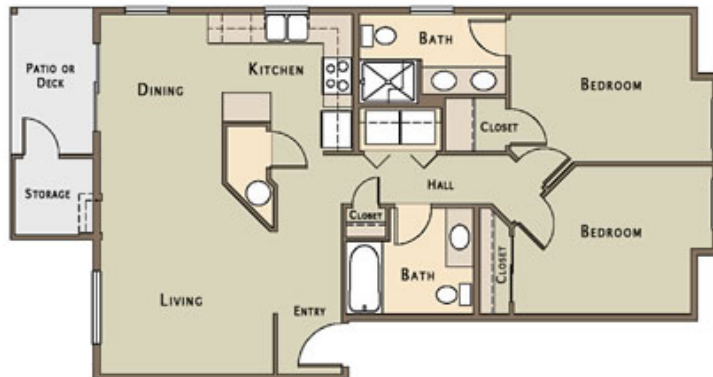

HEARTHSTONE

APARTMENT HOMES

One Bedroom One Bath Floor Plan

702 Approx. Square Feet +Stair Entry
Patio and Patio Storage

Two Bedroom Two Bath Floor Plan

934 Approx. Square Feet +Stair Entry
Patio and Patio Storage

Three Bedroom Two Bath Floor Plan

1084 Approx. Square Feet +Stair Entry
Patio and Patio Storage